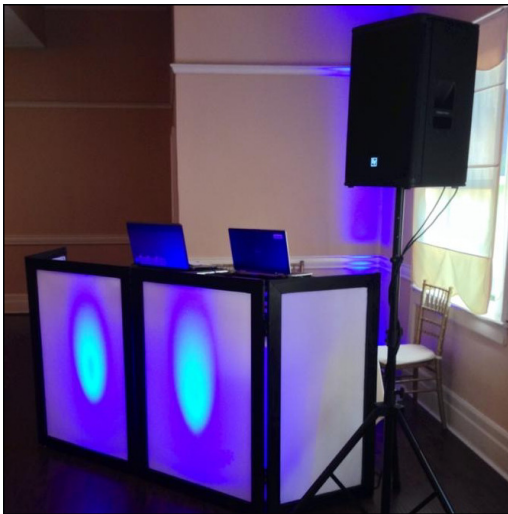

SILVER RECEPTION PACKAGE - 1495

- ❖ 5 hours of service
- ❖ Our 2700 watt active sound system
- ❖ Cocktails Sound System
- ❖ Shure wireless microphone
- ❖ Dance floor lighting
- ❖ Experienced DJ & MC
- ❖ Recommended for up to 100-150 guests

GOLD RECEPTION PACKAGE - 1995

- ❖ 6 hours of service
- ❖ Our premium 3400 watt active sound system
- ❖ Shure wireless microphones
- ❖ Dance floor lighting
- ❖ Custom monogram light
- ❖ Experienced DJ & MC
- ❖ Best for up to 150-250 guests

PLATINUM RECEPTION PACKAGE - 2495

- ❖ 6 hours of service
- ❖ Our premium 3400 watt active sound system
- ❖ Shure wireless microphones
- ❖ Dance floor lighting
- ❖ Decorative Uplighting for your ballroom
- ❖ Experienced DJ & MC